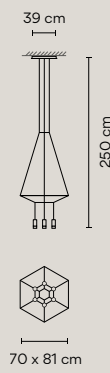

4 LEDs

6 LEDs

0306 *0406

8 LEDs