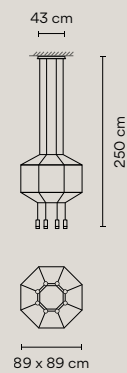

● 04 Black (RAL 9005)

Diffuser: Pressed-glass / Polycarbonate.
Body: Aluminum.
Rods and Canopy: Steel.

LED 2700 K . CRI>80. 109 lm/W.
Dimming: DALI, 1-10V, Push.

Ref. 0299, 0300, 0301, 0302, 0303, 0304, 0305, 0306, 0307, 0308, 0309, 0310, 0311, 0312, 0313.
With pressed-glass diffuser.

Pressed-glass diffuser.
*Without pressed-glass diffuser.

4 LEDs

0309 *0409

0310 *0410

0311. *0411

0312 *0412

0313 *0413

6 LEDs

0304 *0404

0305 *0405

0306 *0406

0307 *0407

0308 *0408

8 LEDs

0299 *0399

0300 *0400

0301 *0401

0302 *0402

0303 *0403