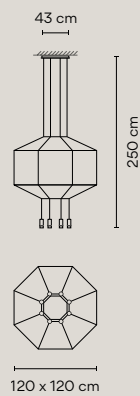

● 04 Black (RAL 9005)

Diffuser: Pressed-glass / Polycarbonate.
Body: Aluminum.
Rods and Canopy: Steel.

LED 2700 K . CRI>80. 109 lm/W.
Dimming: DALI, 1-10V, Push.

Ref. 0299, 0300, 0301, 0302, 0303, 0304, 0305, 0306, 0307, 0308, 0309, 0310, 0311, 0312, 0313.
With pressed-glass diffuser.

Pressed-glass diffuser.
*Without pressed-glass diffuser.

4 LEDs

0309 *0409

0310 *0410

0311. *0411

0312 *0412

0313 *0413

6 LEDs

0304 *0404

0305 *0405

0306 *0406

0307 *0407

0308 *0408

8 LEDs

0299 *0399

0300 *0400

0301 *0401

0302 *0402

0303 *0403