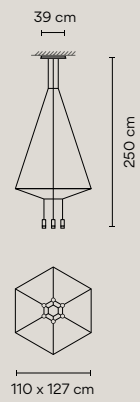

6 LEDs

0304 *0404