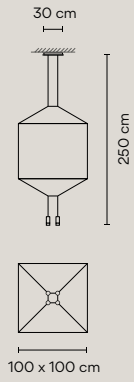

4 LEDs

0309 *0409