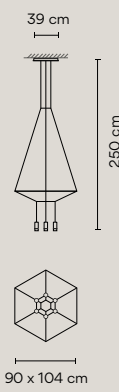

4 LEDs

6 LEDs

0305 *0405

8 LEDs