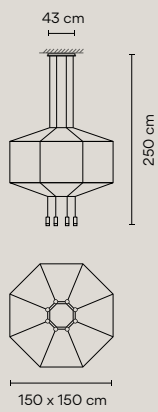

8 LEDs

0299 *0399