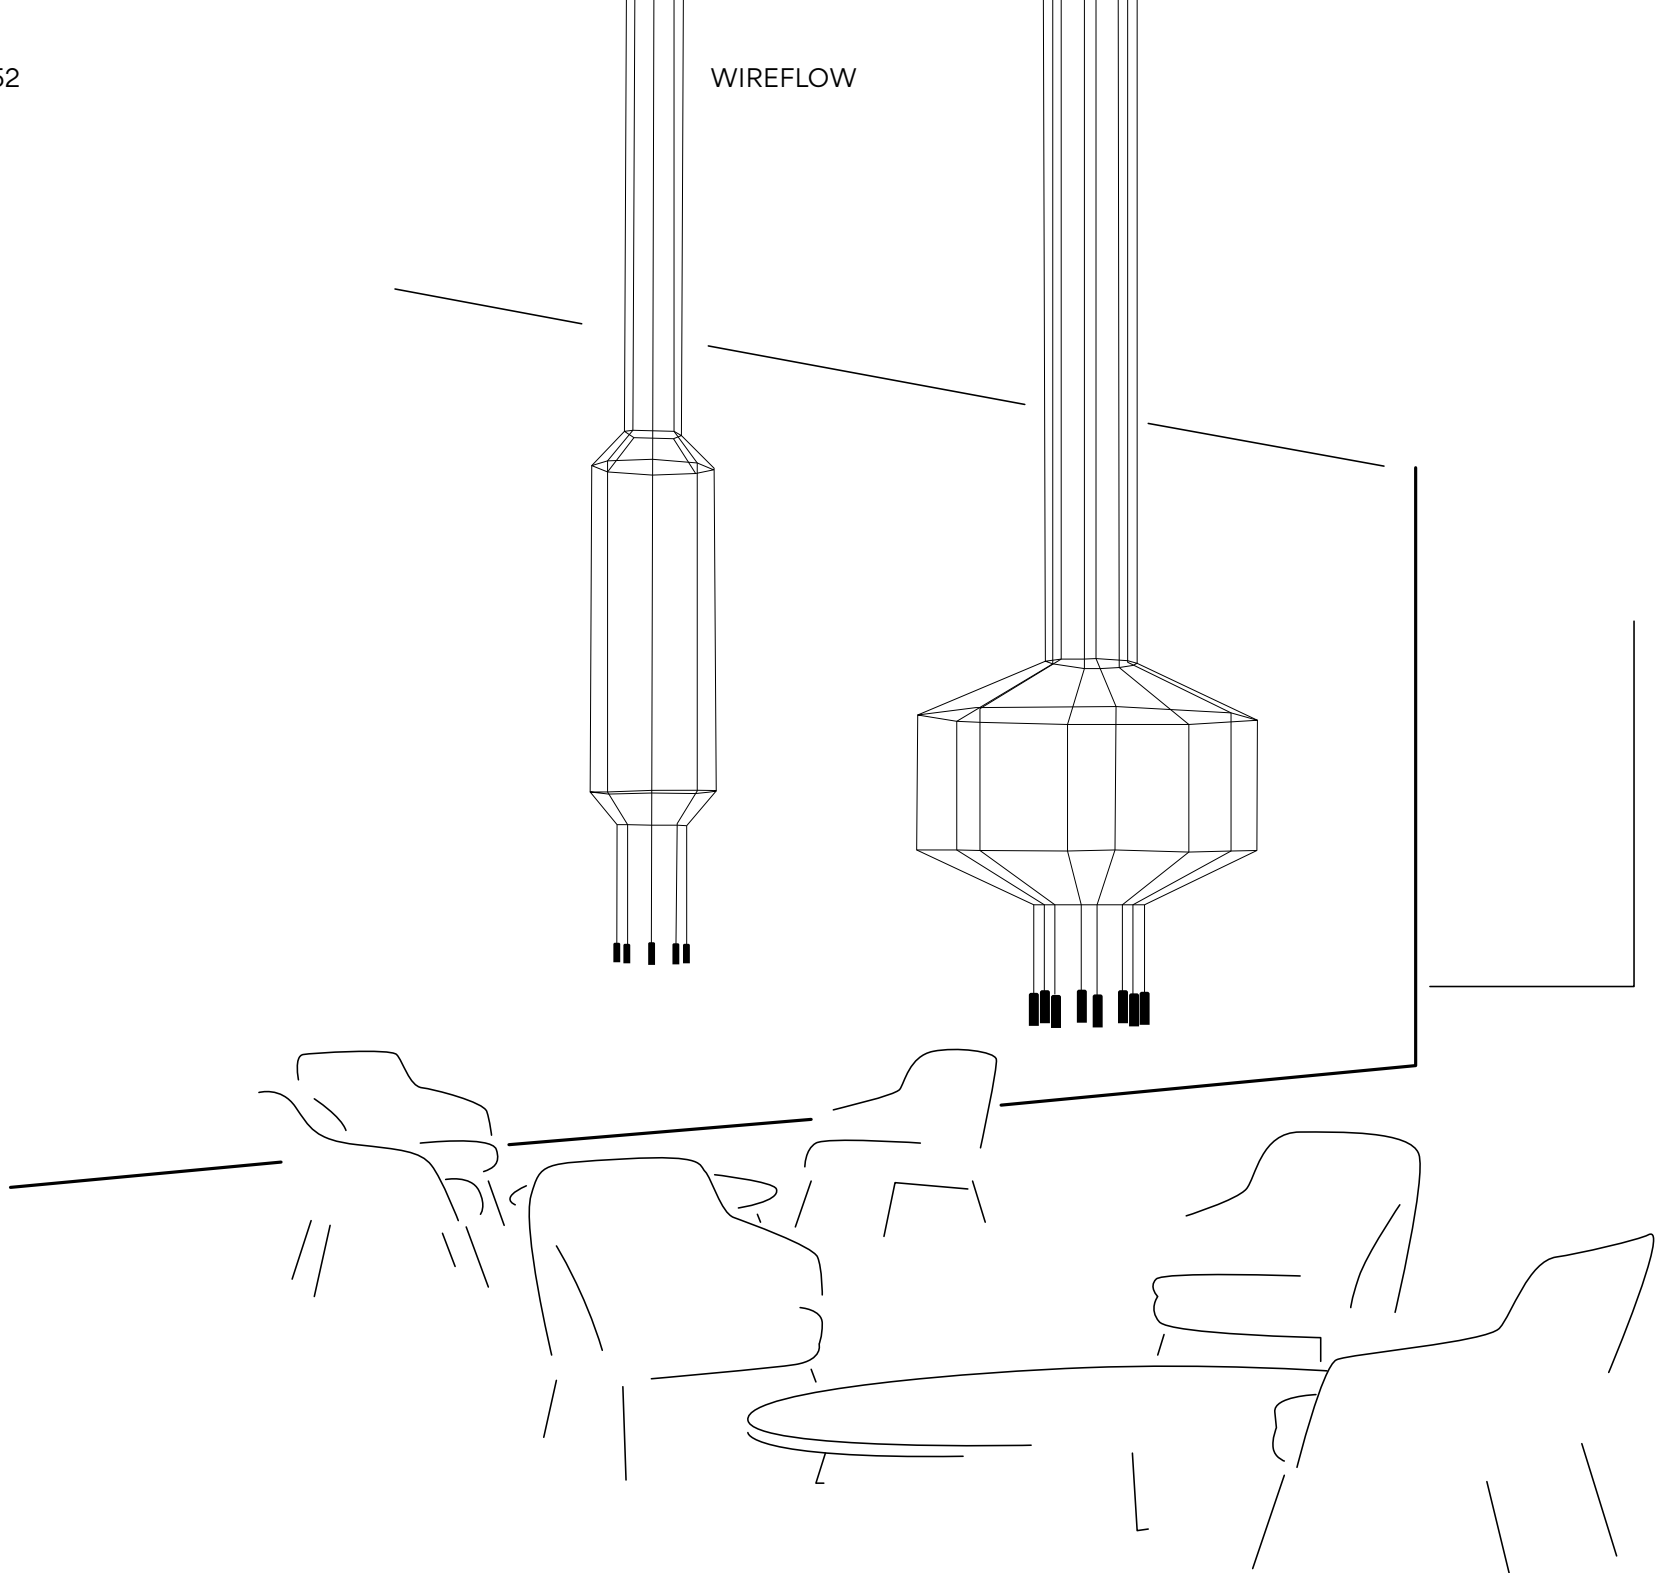

Wireflow

Design by Arik Levy.

Crafted of black, electrical cables, Volumetric's airy, three-dimensional outline lends it the feeling of being at once present and absent. The geometric volumes are tipped with LED light terminals in a contemporary take on the traditional chandelier.

WIREFLOW

Wireflow volumes for gathering spaces. Illuminate dining, living or working spaces of any scale with geometric shapes that provide a focal point without overpowering the space. Choose from multiple shapes and sizes, plus adjust lengths to suit individual tastes and project needs.

Create a personalized Wireflow pendant at vibia.com

Wireflow Volumetric pendants offer designs that are at once delicate and dramatic. Featuring intricate arrangements of fine black, electrical cables tipped with LED light terminals, its three-dimensional forms represent a contemporary reinterpretation of the traditional chandelier. Though substantial in size, its airy outline creates a feeling of transparency. Fully customisable in octagonal, square, and hexagonal shapes, Wireflow is available with 4, 6, or 8 diffusers.

● 04 Black (RAL 9005)

Diffuser: Pressed-glass / Polycarbonate.
Body: Aluminum.
Rods and Canopy: Steel.

LED 2700 K . CRI>80. 109 lm/W.
Dimming: DALI, 1-10V, Push.

Ref. 0299, 0300, 0301, 0302, 0303, 0304, 0305, 0306, 0307, 0308, 0309, 0310, 0311, 0312, 0313.
With pressed-glass diffuser.