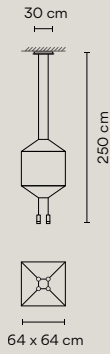

● 04 Black (RAL 9005)

Diffuser: Pressed-glass / Polycarbonate.
Body: Aluminum.
Rods and Canopy: Steel.

LED 2700 K . CRI>80. 109 lm/W.
Dimming: DALI, 1-10V, Push.

Ref. 0299, 0300, 0301, 0302, 0303, 0304, 0305, 0306, 0307, 0308, 0309, 0310, 0311, 0312, 0313.
With pressed-glass diffuser.

Pressed-glass diffuser.
*Without pressed-glass diffuser.

4 LEDs

0309 *0409

0310 *0410

0311. *0411

0312 *0412

0313 *0413

6 LEDs

0301 *0401

0302 *0402

0303 *0403