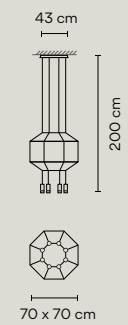

● 04 Black (RAL 9005)

Diffuser: Pressed-glass / Polycarbonate.
Body: Aluminum.
Rods and Canopy: Steel.

LED 2700 K . CRI>80. 109 lm/W.
Dimming: DALI, 1-10V, Push.

Ref. 0299, 0300, 0301, 0302, 0303, 0304, 0305, 0306, 0307, 0308, 0309, 0310, 0311, 0312, 0313.
With pressed-glass diffuser.

0304 *0404

0305 *0405

0306 *0406

0307 *0407

0308 *0408

8 LEDs

0299 *0399

0300 *0400

0301 *0401

0302 *0402

0303 *0403