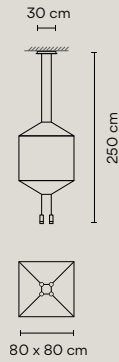

● 04 Black (RAL 9005)

Diffuser: Pressed-glass / Polycarbonate.
Body: Aluminum.
Rods and Canopy: Steel.

LED 2700 K . CRI>80. 109 lm/W.
Dimming: DALI, 1-10V, Push.

Ref. 0299, 0300, 0301, 0302, 0303, 0304, 0305, 0306, 0307, 0308, 0309, 0310, 0311, 0312, 0313.
With pressed-glass diffuser.

Pressed-glass diffuser.
*Without pressed-glass diffuser.

4 LEDs

0309 *0409

0310 *0410

0311. *0411

0312 *0412

0313 *0413

6 LEDs